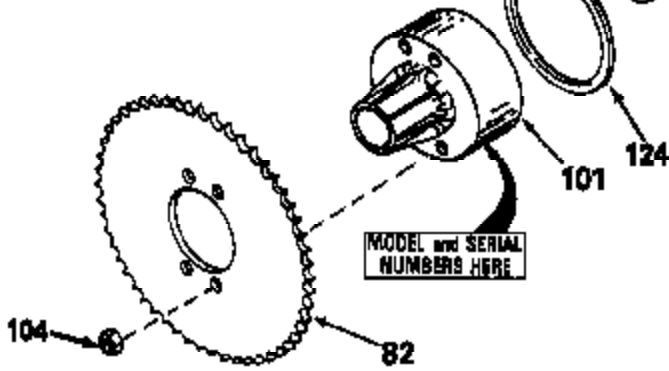

JOIST

SICHER IST DAS:
DAS ORIGINAL

47	48
47A	48A
47B	48B
47C	48C
47D	48D
47E	48E
47H	48H
47L	48L

47M	48M
47P	48P
47R	48R
47V	48V
47W	48W
47X	48X

Ref #	Part Number	Qty	Description
13	778067		Gear, Bevel (16 teeth)
14	778068		Gear, Pinion (16 teeth)
17	786040		Pin, Drive
26	792018		Ring, Retaining
31	780001		Washer (3/4" ID x 1-1/2" OD x 1/16" t hick)
31A	780096		Washer, Thrust
47L	774315		Axle (18-11/16" long)
48L	774315		Axle (18-11/16" long)
82	786043		Sprocket. No Teeth 54. O.D. 8.823
82	786051		Sprocket. No Teeth 60. O.D. 9.841
82	786070		Sprocket. No Teeth 48. O.D. 7.920
82	786041A		Sprocket. No Teeth 45. O.D. 7.389
82	786042		Sprocket. No Teeth 40. O.D. 6.650
90	788067B	100-141A Peerless	Grease (32 oz. bottle Bentonite greas e)
101	774314		Differential Carrier Hsg (Incl. 137)
102	774314		Differential Carrier Hsg (Incl. 139)
103	792041		Screw, 5/16-18 x 3-3/4"
104A	792061		Washer, Flat, 5/16"
104	792042		Nut, Lock, 5/16-18 (Use as required)
137	780110		Bushing (1" ID x 1-1/8" OD x 2" long)
139	780110		Bushing (1" ID x 1-1/8" OD x 2" long)